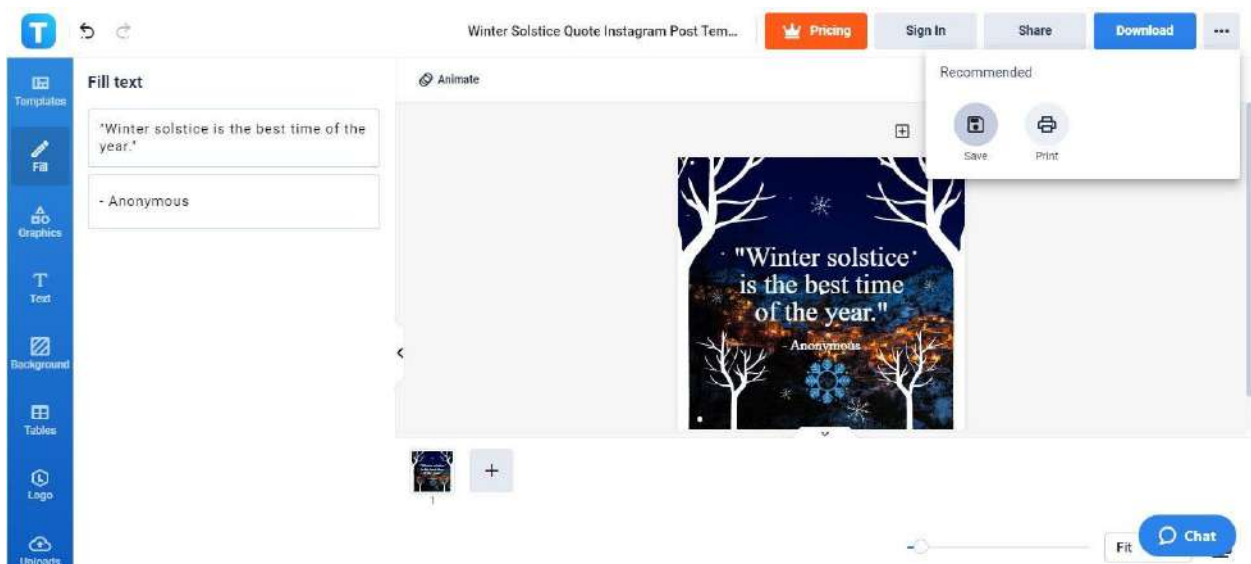

5. Save your personalized winter Instagram post.