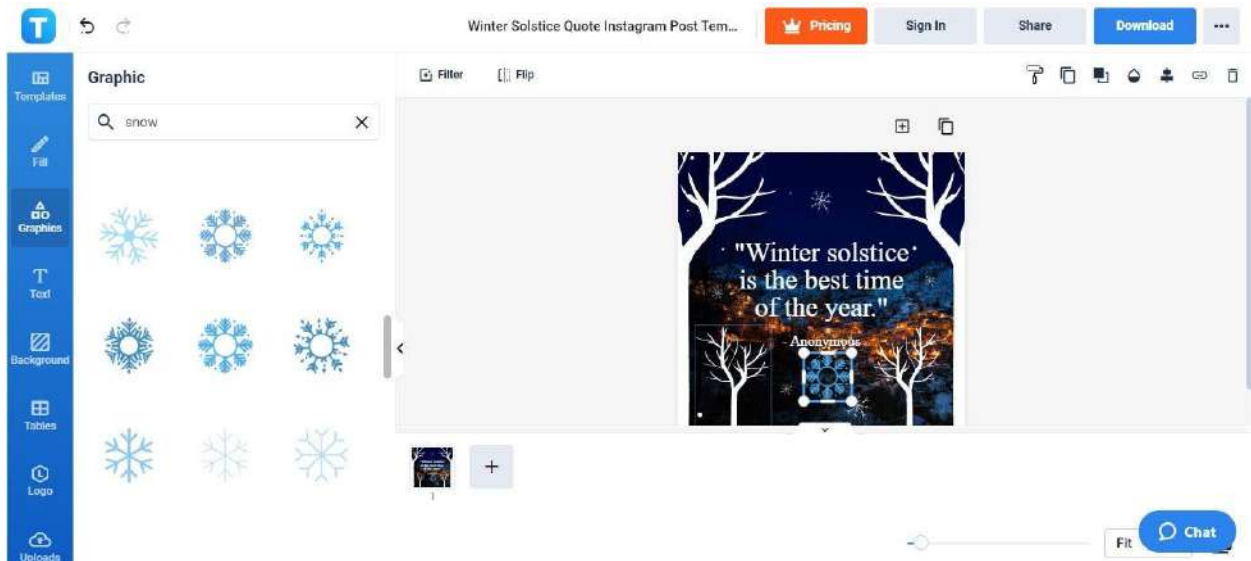

Winter pictures are undoubtedly Instagrammable. That said, you should use such pictures as the background of your winter Instagram post. To find Winter pictures, open the Background tab, scroll down to the Photos section, select “See All,” and type “winter” in the search box below Unsplash or Pixabay. To set up a winter picture as the background, simply click it.

4. Add more snow digital drawings.