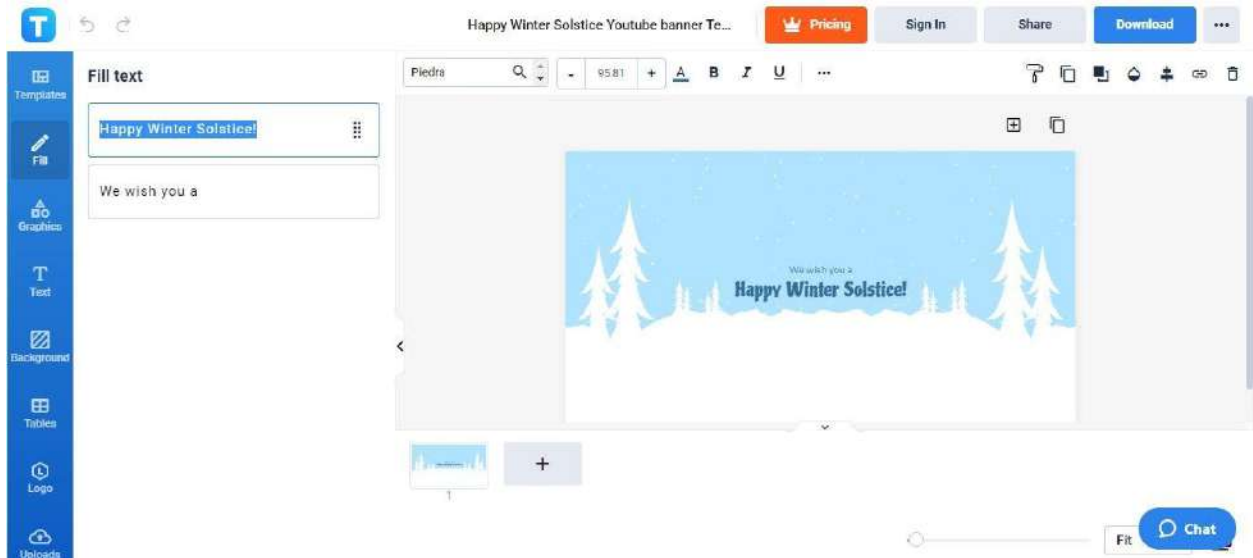

Your winter YouTube banner must feature a greeting wishing your subscribers a joyous winter season. Write your greeting in the Fill Text boxes in the Editor tool's Fill tab. It'll show up in the center of the YouTube banner template. Once it's written, you can try setting up a custom font style for it. Font styles are available in the toolbar.

3. Personalize the color of the background.