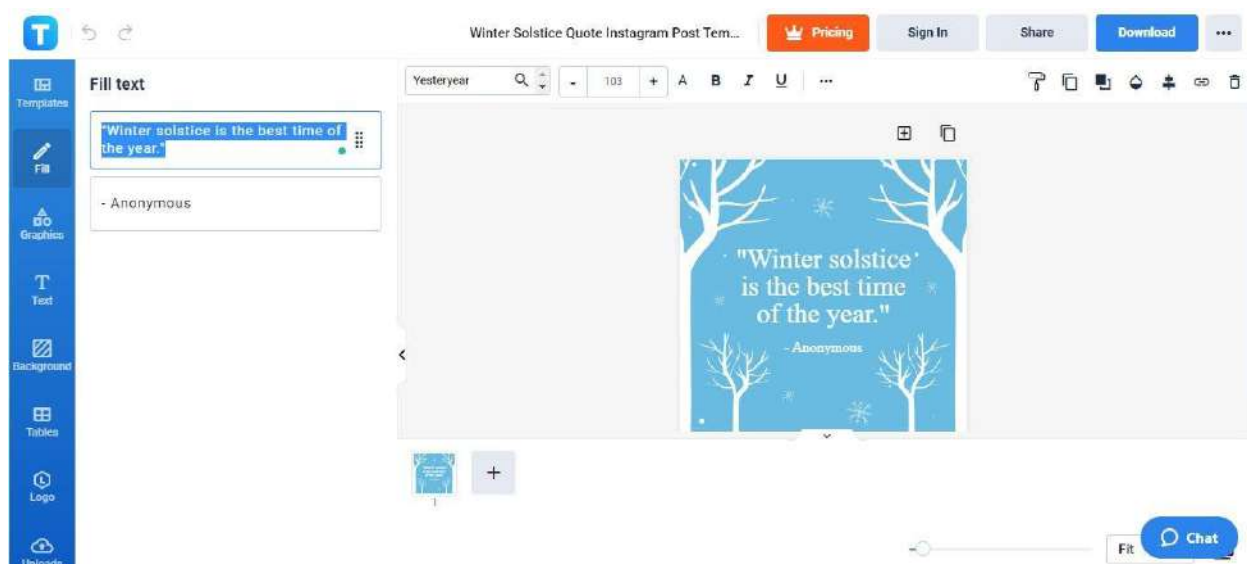

We have plenty of Winter Instagram templates for you. You can take our [Winter Solstice Quote Instagram Post](#), [Winter Solstice Party Instagram Post](#), [Winter Solstice Event Instagram Post](#), and more. Start customizing your selected template by opening it in the Editor tool.

2. Type your winter season message or quote.