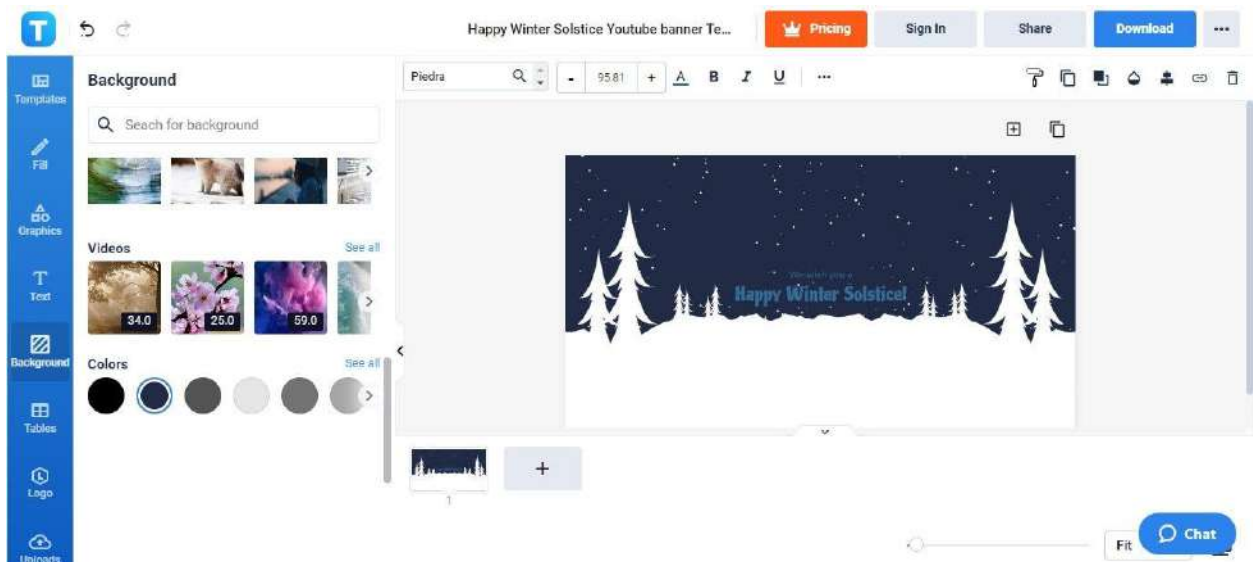

Feel free to personalize the background color of the YouTube banner template. You can use a light color or a dark color; it's up to you. Open the Background tab and choose any of the background color choices available in the Colors section.

4. Drag and drop additional snow graphics.