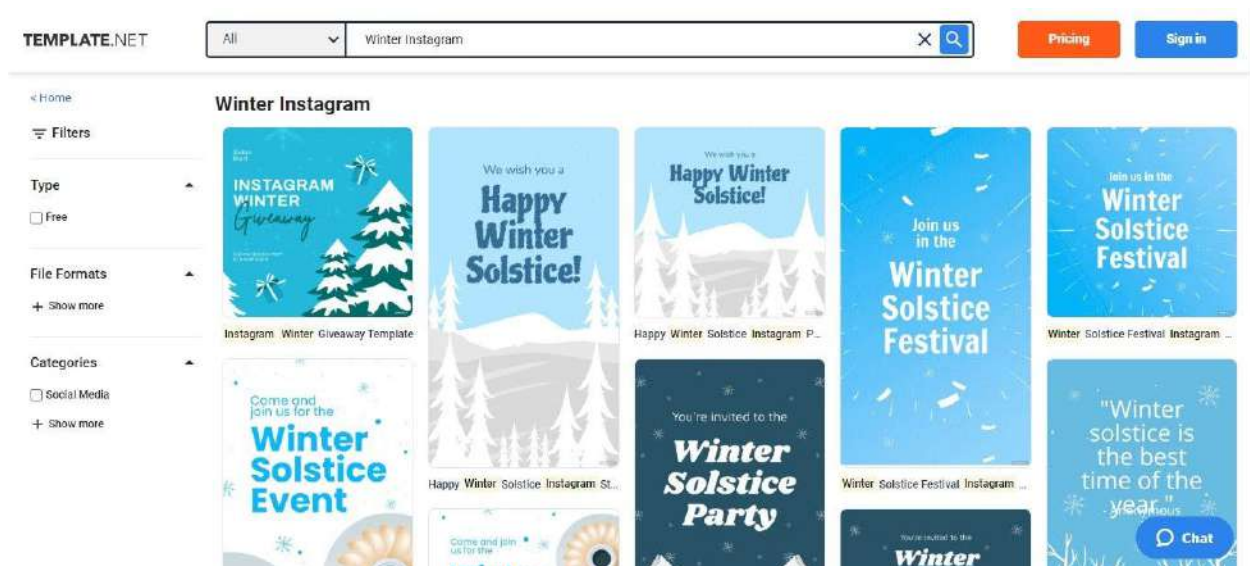

Instagram

1. Choose any of the available Winter Instagram templates.