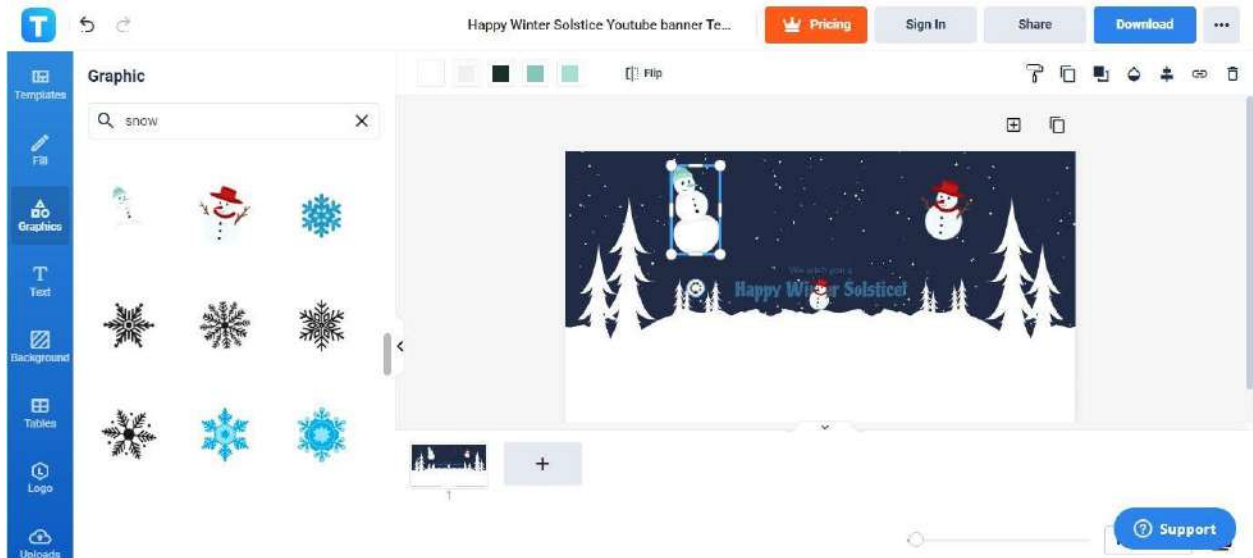

You can drag and drop more snow graphics to the YouTube banner template and arrange them like a collage. Type “snow” in the search box of the Graphics tab to find these winter-themed digital drawings. Once inserted in the template, you can resize and reposition them however you want.

5. Save your edited winter YouTube banner.