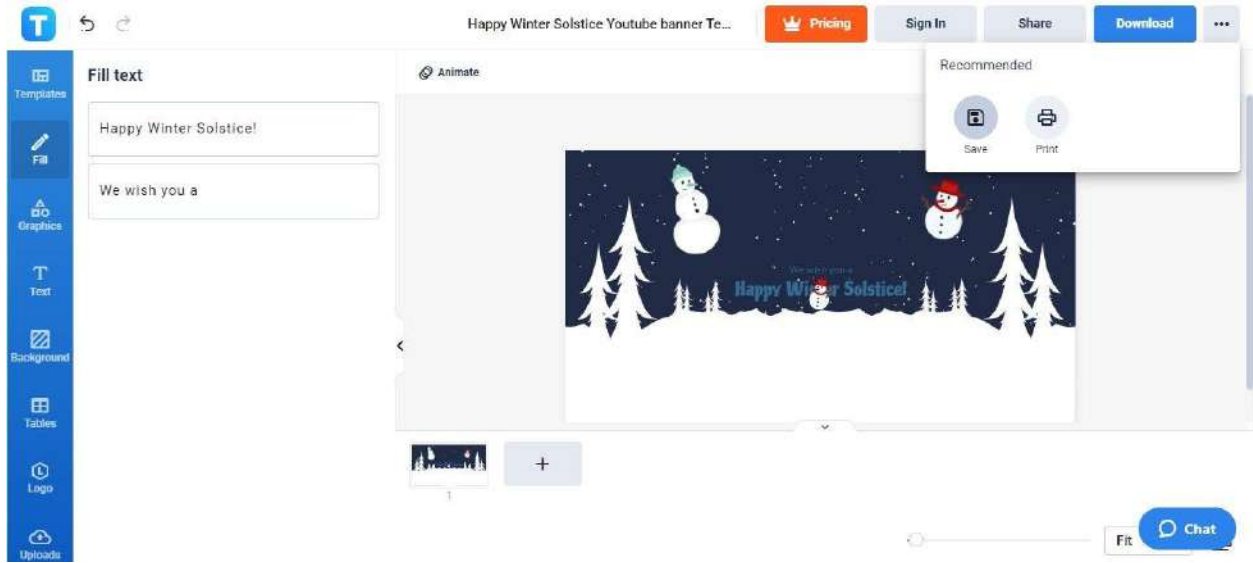

Click the Save button when you’re done customizing the template. This allows you to secure a copy of your custom winter YouTube banner so you can set it up in your channel once the winter season starts.

Winter vs. Summer

Winter is the coldest season of the year and it usually starts on the 20th, 21st, or 22nd of December.