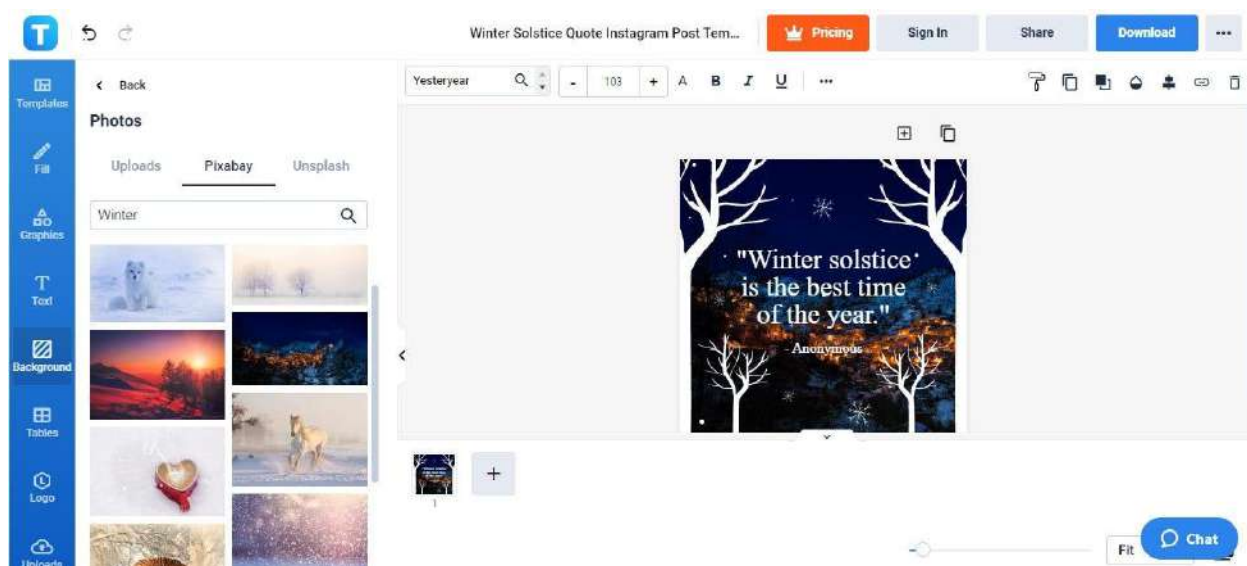

Your winter season message or quote can go a long way in inspiring your Instagram followers. To add it to the template, open the Fill tab and write it in the first Fill Text box. Just limit it to one sentence only. You can write your name as the author of the message or quote in the second Fill Text box, or you can keep the "Anonymous" text if you want.

3. Use winter pictures as background.