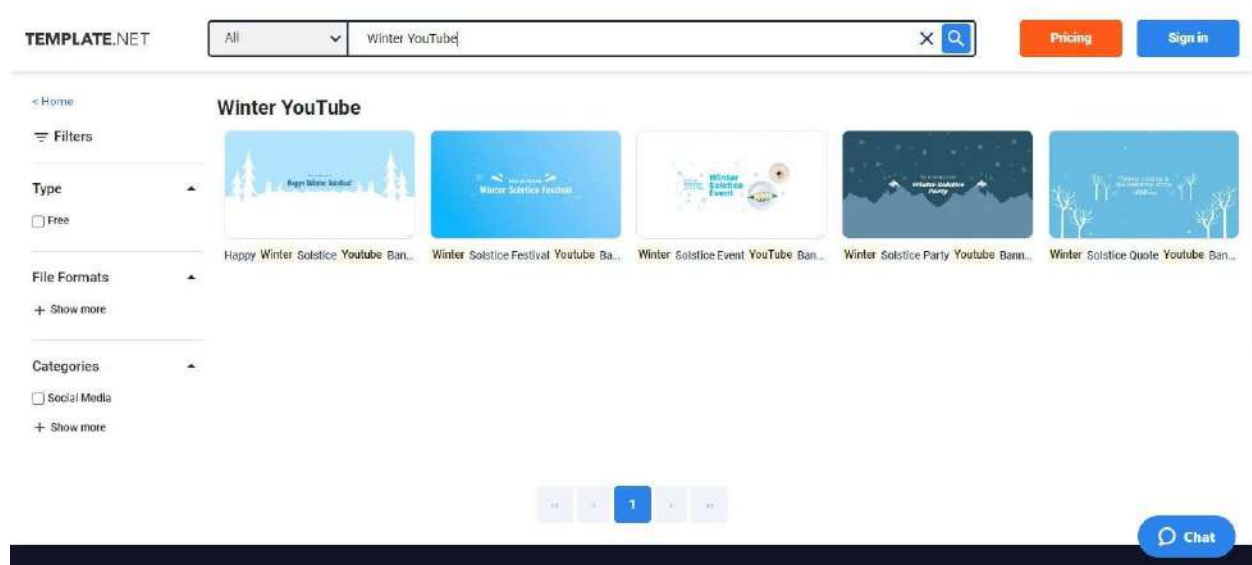

Before you leave the Editor tool, click Save to secure a copy of your personalized winter Instagram post. Keep it in your folders for now and upload it to Instagram once the winter season begins.

YouTube Banner

1. Grab a Winter YouTube template.

If you have a YouTube channel with a decent number of subscribers, make it in-theme with the coming winter season by setting up a Winter YouTube banner. We have plenty of those such as our [Happy Winter Solstice YouTube Banner](#), [Winter Solstice Quote YouTube Banner](#), and more. Choose from any of them and add your personal touch to your selected template in the Editor tool.

2. Write your greeting wishing people a happy winter season.