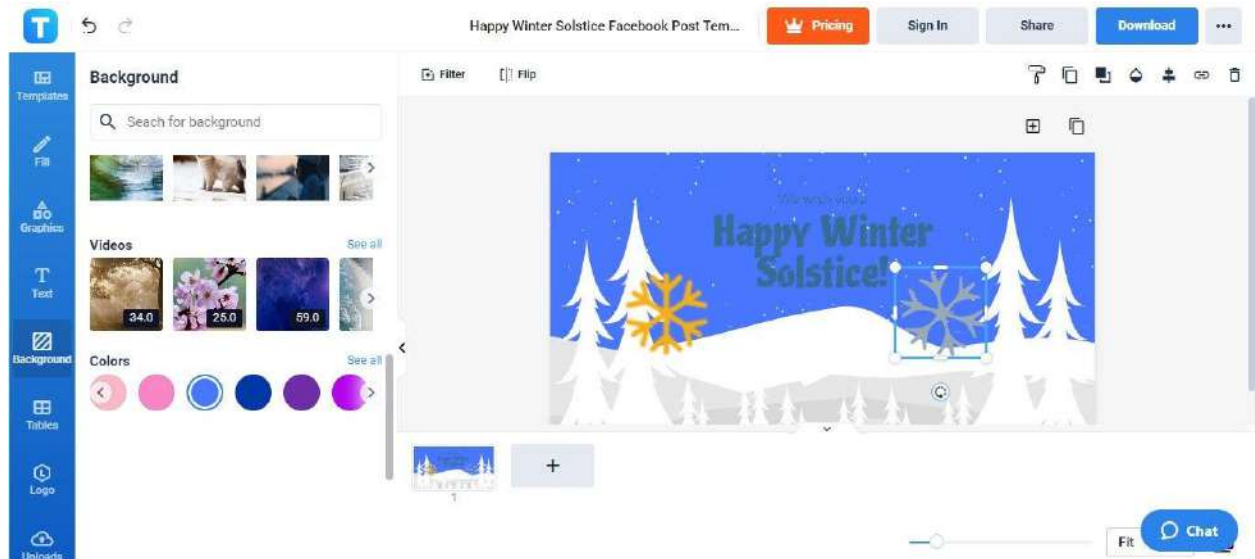

4. Try other background colors.

You can try using other background colors for the Facebook post. To set it up a custom background color, open the Background tab and click a color in the Colors section. Make sure to choose a color that highlights the text and the art in the template.