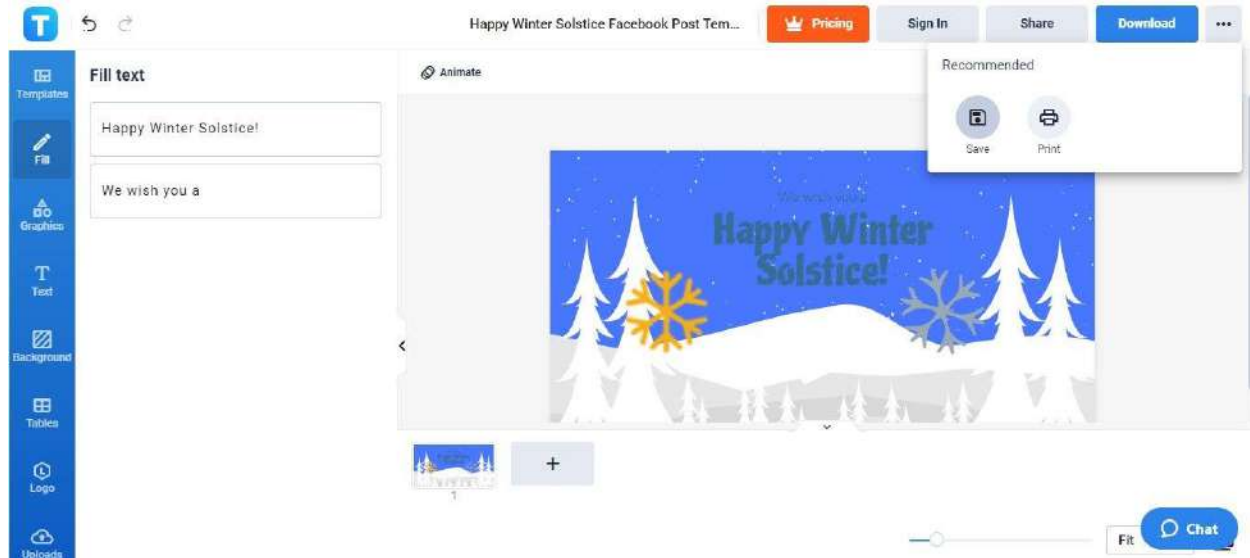

5. Save the customized winter Facebook post template.