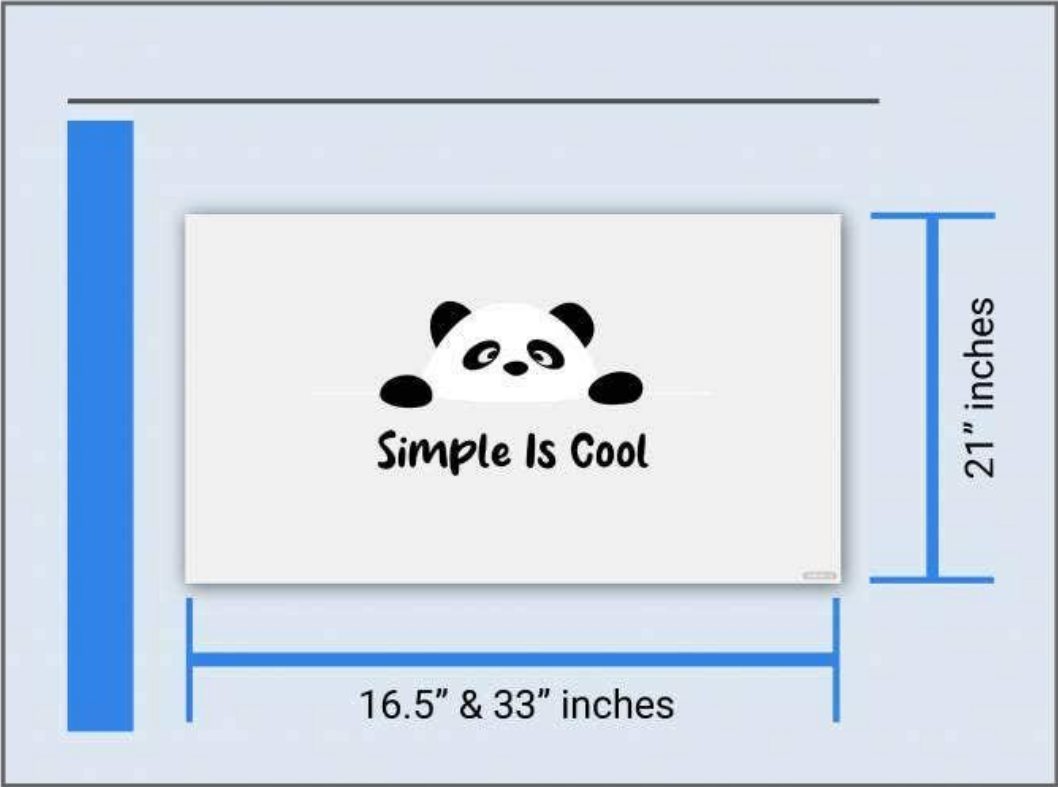

can make use of the standard wallpaper sizes which are 21×16.5 inches and 21×33 inches, or even much larger ones if there is a need. Utilizing a wallpaper image as a means to advertise or promote one's products, services, or any upcoming events via digital platforms will depend on the unit's model and screen size.

Wallpaper Sizes for Business