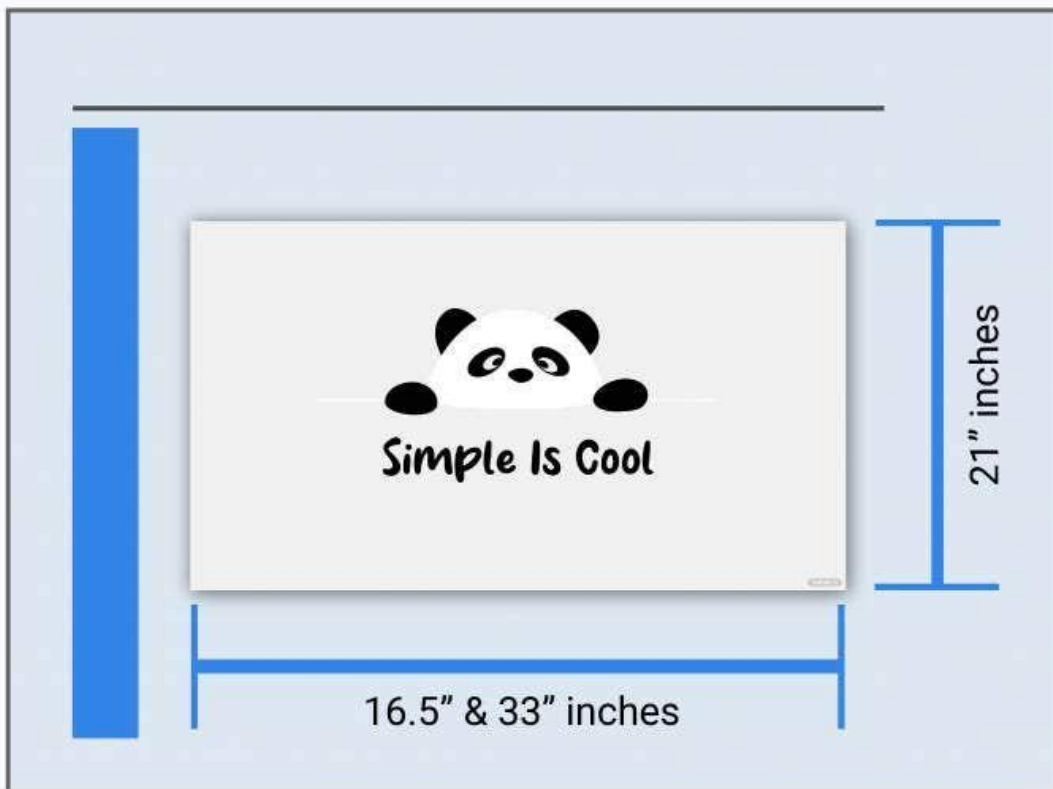

Wallpaper Sizes for Print

Wallpaper Sizes for Business

Wallpapers used for business endeavors depend on their client's preferences taking into account the design, layout, and the kind of building wall or digital device that is used to decorate these wallpapers. That said, wallpapers used for private and public building walls