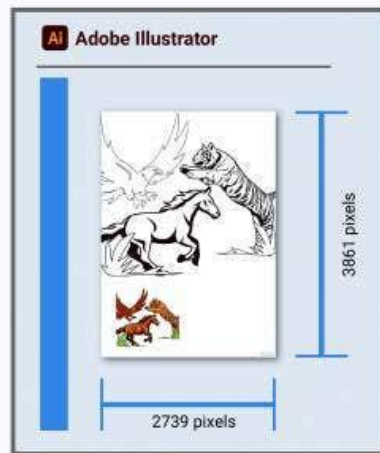

The suggested dimension for your coloring pages in Adobe Photoshop is 1200 by 2000 pixels. This will guarantee that all of your graphics displayed on screens are of high quality. However, your coloring pages should be 2550 by 3300 pixels if they're intended for printing.

Coloring Pages Sizes for Adobe Photoshop

Illustration Canvas

Print

Coloring Pages Sizes for Adobe Illustrator

In Adobe Illustrator, you have complete control over the size of your coloring pages. Standard sizes like 2739 by 3861 pixels, 2550 by 3300 pixels, and 2550 by 4620 pixels are available for setting. Just pick a size that will accommodate the range and purpose of your coloring pages.

Coloring Pages Sizes for Adobe Illustrator

US Letter

A4

Coloring Pages Sizes FAQs

What size are the coloring pages?

The standard sizes for coloring pages are US letter (8.5 by 11 inches), legal (8.5 by 14 inches), and A4 size (8.3 by 11.7 inches).