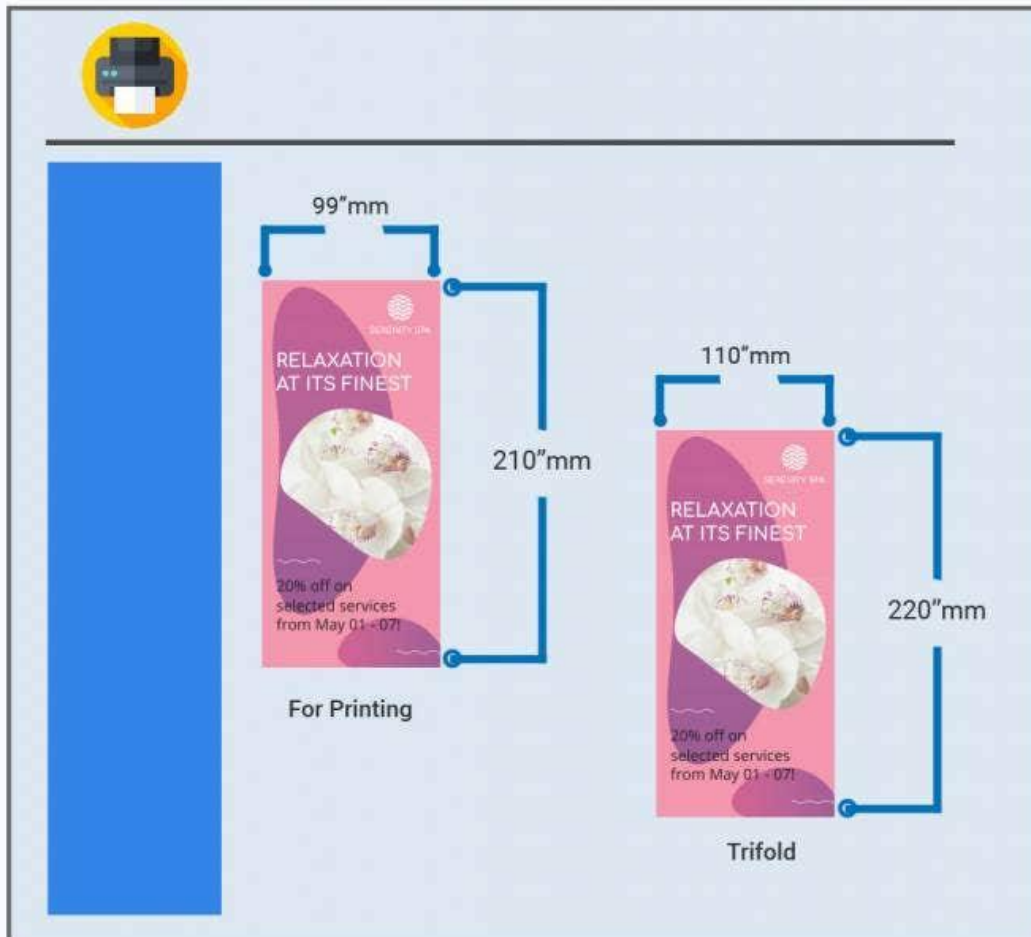

DDL Card Sizes for Print

DL Card Sizes for Email

The recommended dimension size when sending DL-sized media through email should be at least 400 × 400 px for great quality and the recommended weight should be at least 1 mb. DL size brochures should have no problem meeting this.