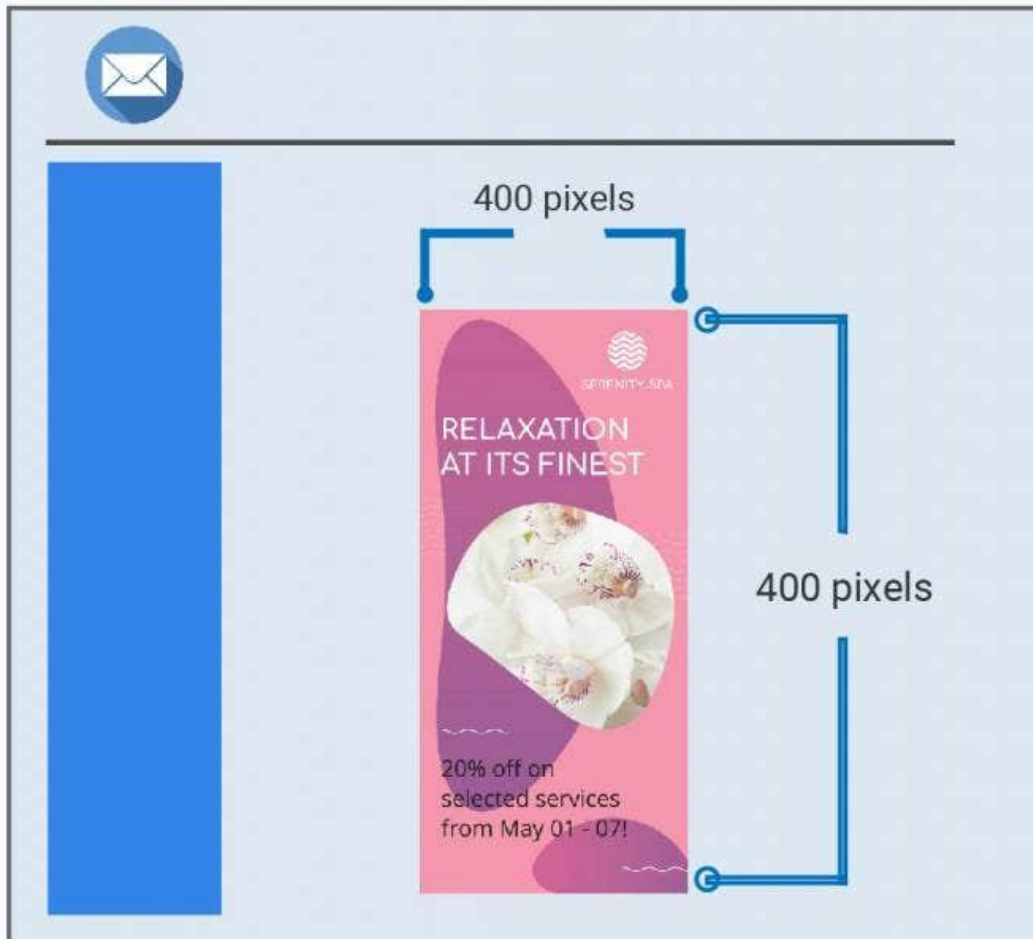

DL Card Sizes for Email

DL Card Sizes for Business

Compared to a standard business envelope, business DL cards are relatively small in size, which is why businesses can opt for them for greeting and invitation cards, flyers,