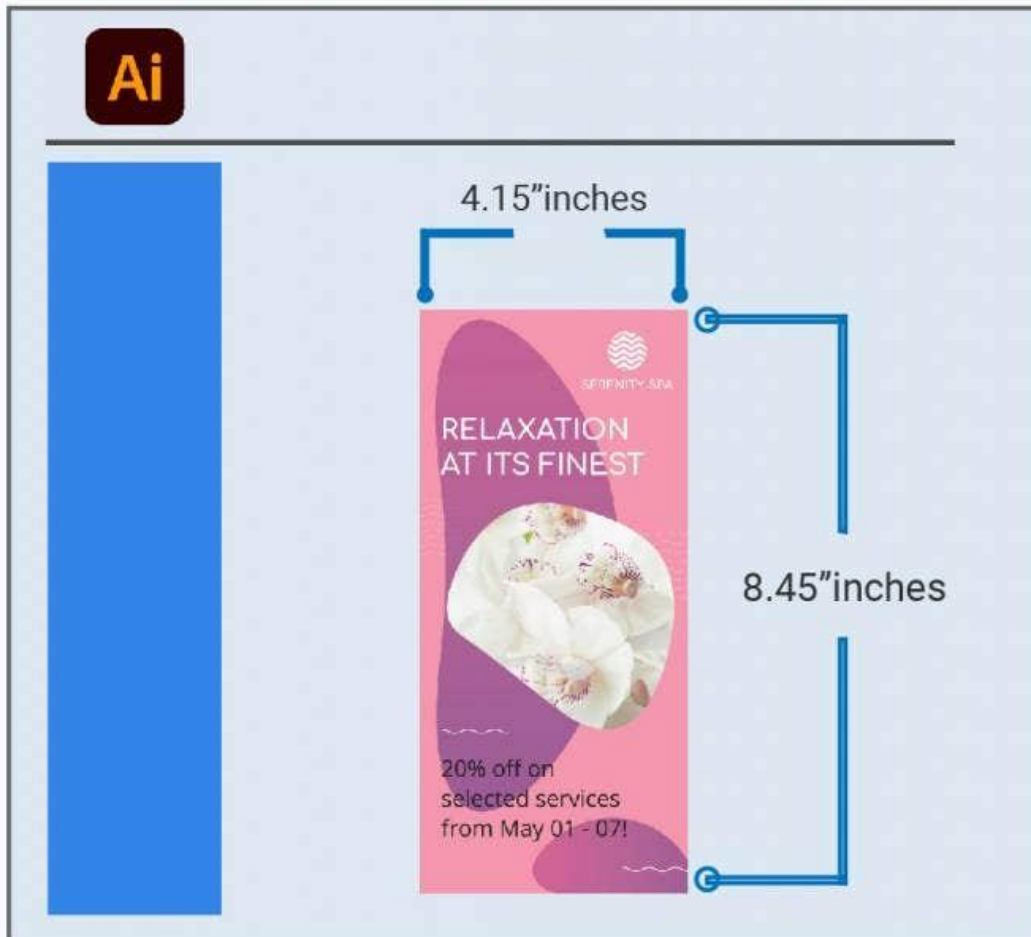

DL Card Sizes for Adobe Illustrator

T [TEMPLATE.NET](https://www.template.net)

FAQs

What is the standard size of a DL card?