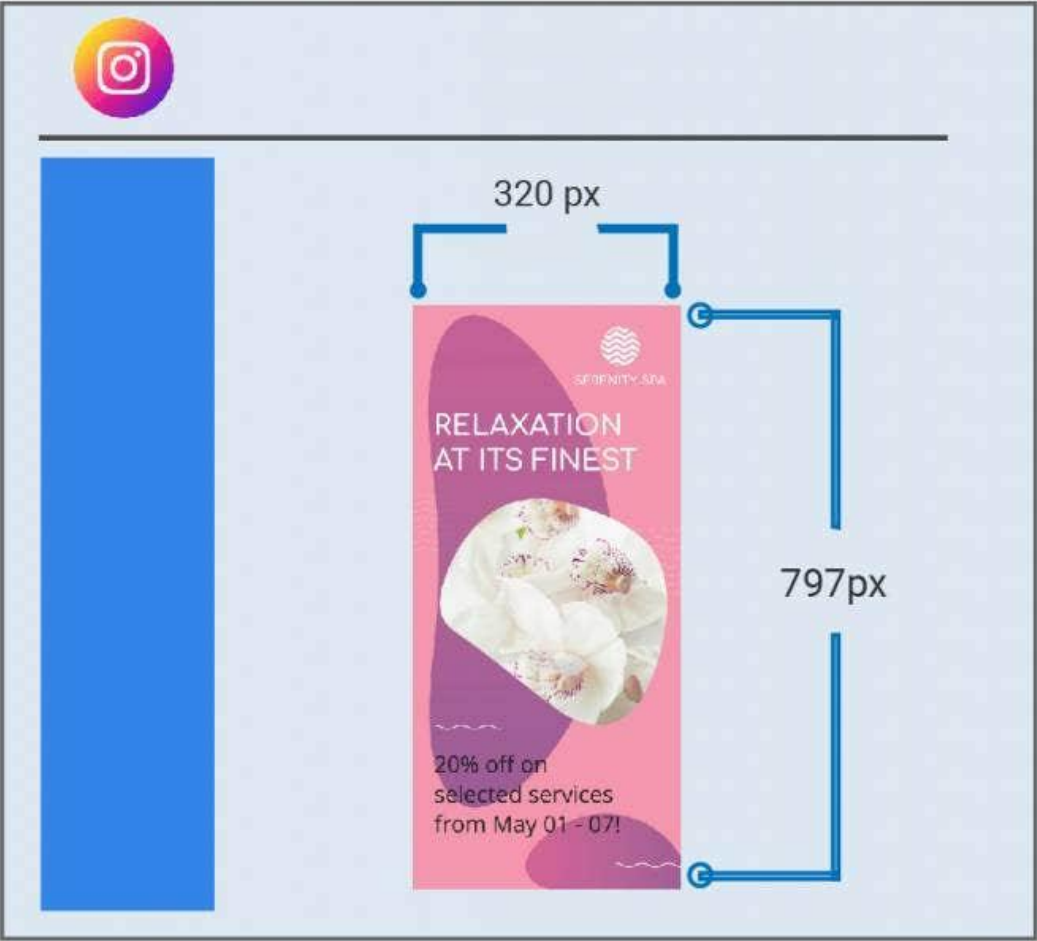

For Instagram, photos that should be uploaded on this site should measure at least 320 px in width since if the card doesn't reach that minimum pixel count, it gets stretched and the original quality won't be retained. DL cards should have no problem since they are 375 × 797 px.

DL Card Sizes for Instagram

TEMPLATE.NET