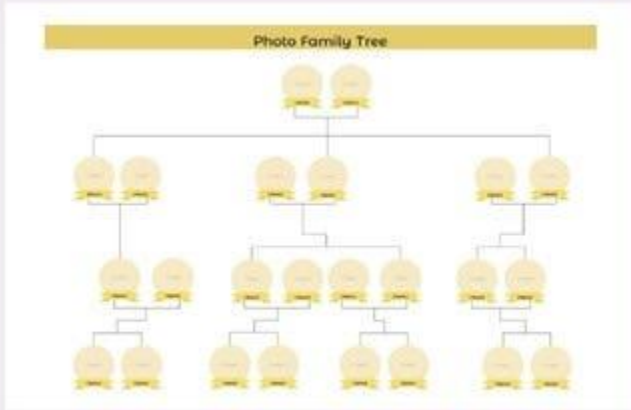

29. Photo Family Tree Sample

Our Photo Family Tree Sample, as its name implies, was intentionally designed to let users insert photos of their family members. Each leaf can accommodate thumb-sized photographs, like ID pictures.