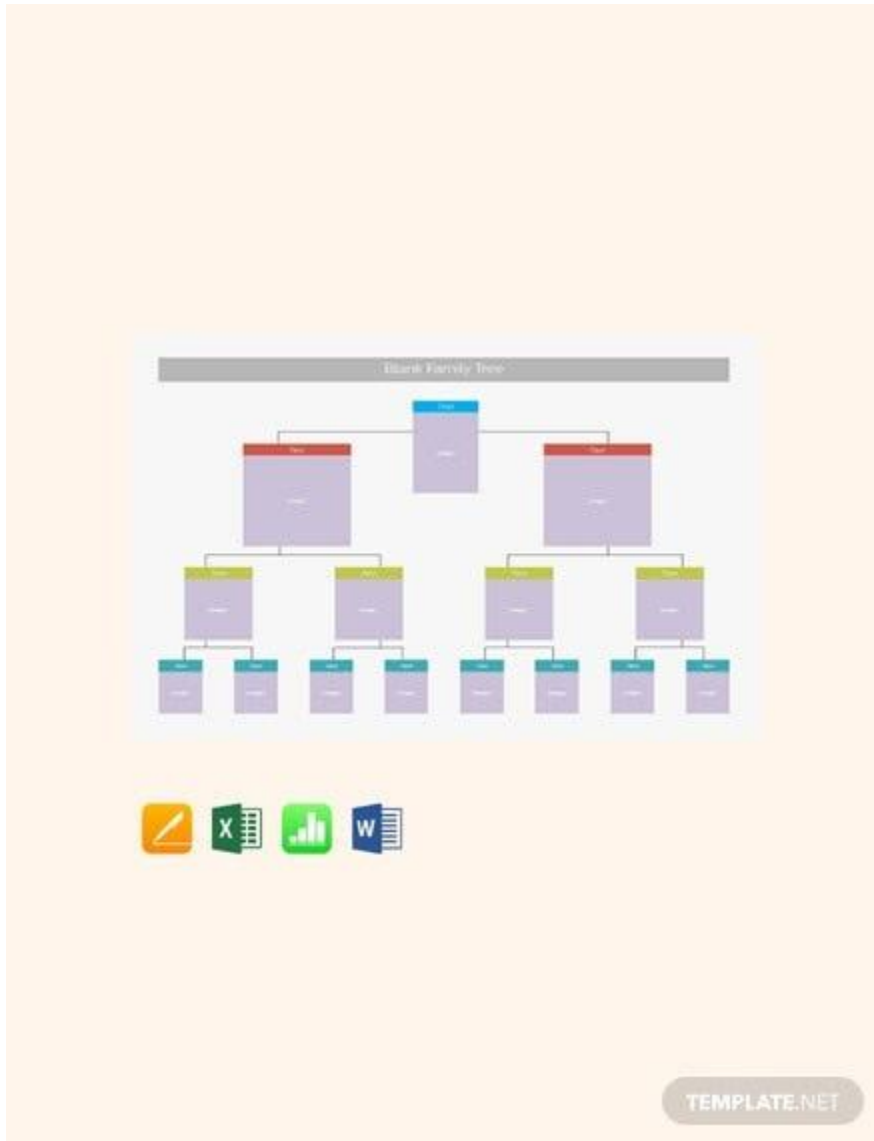

30. Blank Family Tree Sample

Our Blank Family Tree Sample lets you attach images and add descriptions about each of your family members. It has spacious blank spaces that allow you to do so. Just open it in [Apple (MAC) Numbers](#) to start customizing.