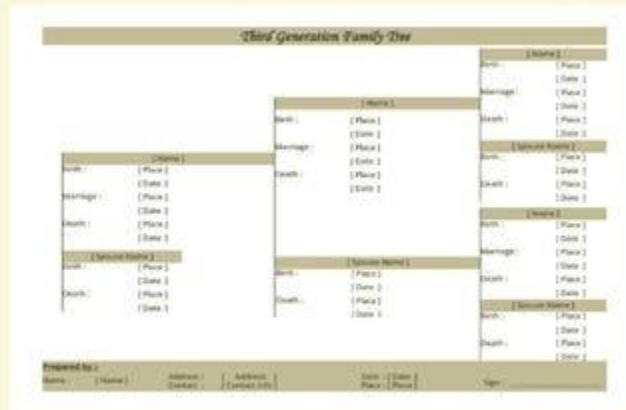

Creating a family tree chart is a nice activity to learn more about your family's background, especially your mother and father's generation. If you don't have any idea how to start one, just relax. Making a family tree is easy with the help of our sample family trees. Each sports a unique design. You can download and use them as your template. Browse them here.

1. Three Generation Family Tree Sample

With our Three Generation Family Tree, you can begin with your grandparents' generation all the way up to yours. It's simply designed and has a tree artwork on its background.

2. 3 Generation Kid Family Tree Sample

Our 3 Generation Kid Family Tree has more spacious diagrams than the previous one. It has cute clipart of grandparents, parents, and children.

3. Third Generation Family Tree Sample

The Third Generation Family Tree is very simple but lets you add more details about your family. It has more of a table rather than a diagram or chart.

4. Blank 3 Generation Family Tree Sample

Our Blank [3 Generation Family Tree](#) is like an organization chart but, of course, for family members. Its so-called leaves are shaped circular and each has leaf patterns on their borders.