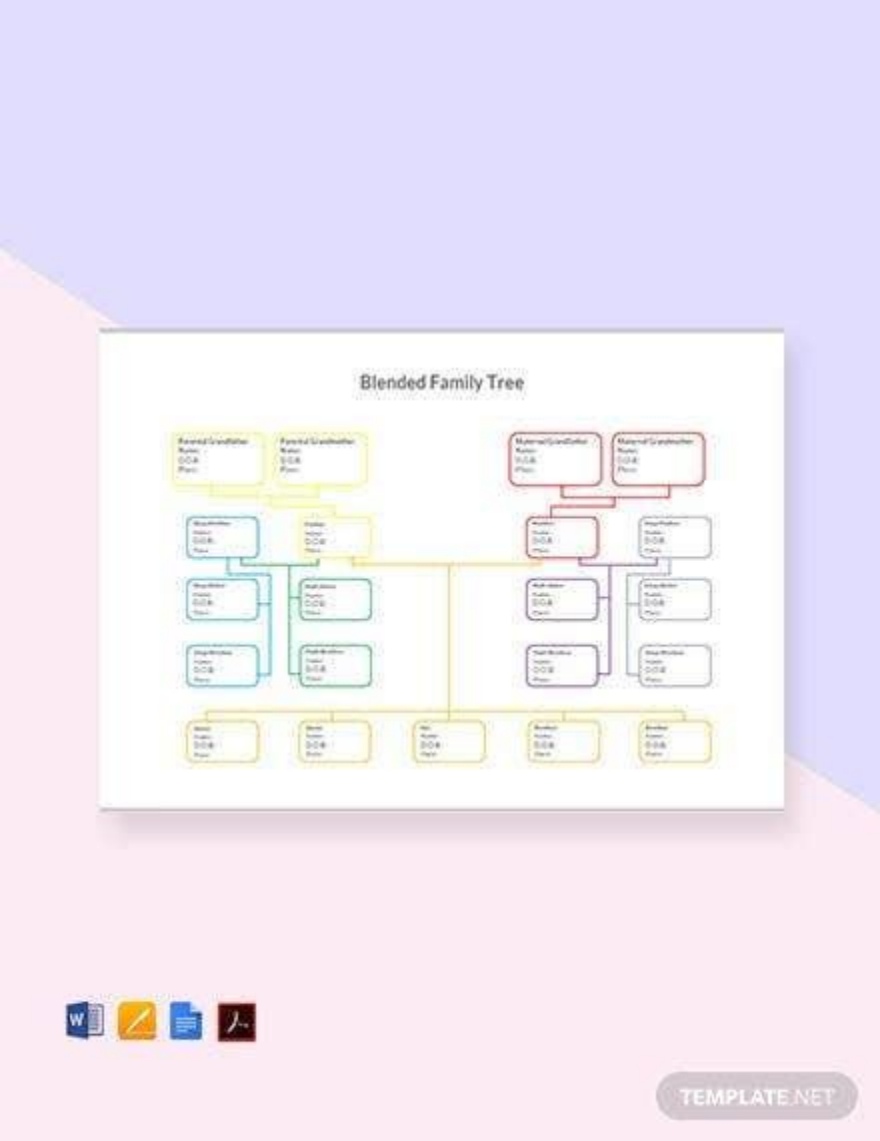

8. Basic Family Tree Sample

If you like minimalist designs, you'll like our Basic Family Tree Sample. As its name implies, it has a basic design and practically has zero graphic arts. It's just a plain family tree chart for minimalist people.

9. Simple Family Tree Sample

Below we have our elegant [Simple Family Tree](#) template. It's very unique since it lets you create more of a collage-type family tree rather than a chart or diagram type. That said, it can be a welcome addition to your wall's decor.

10. Chinese Family Tree for Kids Sample

If you're part Chinese, you might want our Chinese Family Tree for Kids. It has a fancy design and helps you trace your Chinese bloodline. Reconnect with your Chinese ancestry by downloading it.

11. Blended Family Tree Sample

A blended family can be as happy as a normal family. That's why we created our Blended Family Tree Sample. Download this if you belong to a happy blended family.

12. Modern Family Tree Sample