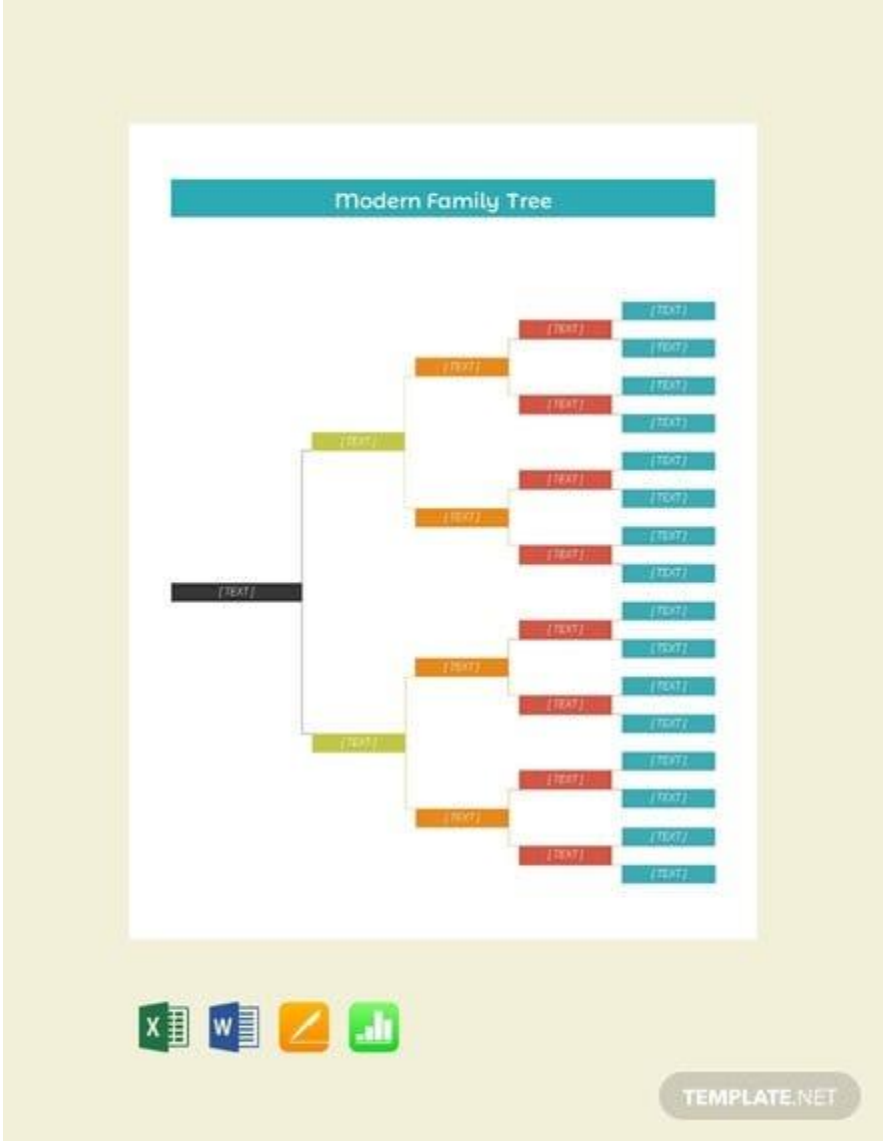

9. Simple Family Tree Sample

Below we have our elegant [Simple Family Tree](#) template. It's very unique since it lets you create more of a collage-type family tree rather than a chart or diagram type. That said, it can be a welcome addition to your wall's decor.

10. Chinese Family Tree for Kids Sample

If you're part Chinese, you might want our Chinese Family Tree for Kids. It has a fancy design and helps you trace your Chinese bloodline. Reconnect with your Chinese ancestry by downloading it.

11. Blended Family Tree Sample

A blended family can be as happy as a normal family. That's why we created our Blended Family Tree Sample. Download this if you belong to a happy blended family.

12. Modern Family Tree Sample

Our Modern Family Tree Sample is also perfect for big families. Its diagram enables you to trace your bloodline across 3 to 4 generations.

13. Family Tree of Generations Sample

Our [sample family tree](#) below allows you to trace two generations back of your family's history. However, you can add more since this template is editable. Using an editing software, you can add more boxes to its diagram.