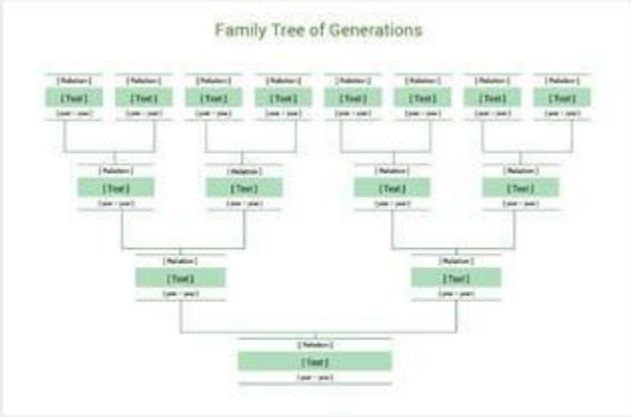

Substance Abuse? Y N Colon Cancer? Y N

Stroke? Y N Depression? Y N

26. Excel Family Tree for Kids Sample

Our Excel Family Tree for Kids is super easy to use. It has a complete format with all the necessary components of a family tree. And as its name suggests, you can edit it using [Microsoft Excel \(XLS\)](#).

27. Genealogy Family Tree Sample

Effectively trace and record your lineage with our Genealogy Family Tree Sample. It helps understand your family's genetics and helps you discover your ancestry.

28. Family Tree With Four Generations Sample

Here we have another family tree sample that can span four generations. Its leaves are shaded with the color green, making it a vibrant-looking family tree. You can also attach images to it if you want.

The image displays a family tree template titled "Four Generation Family Tree". The tree is structured as follows:

- Generation 1:** A single couple represented by two green circles.
- Generation 2:** Three couples, each represented by two green circles, connected to the first generation.
- Generation 3:** A total of seven couples (represented by two green circles each) connected to the second generation.
- Generation 4:** A total of ten couples (represented by two green circles each) connected to the third generation.