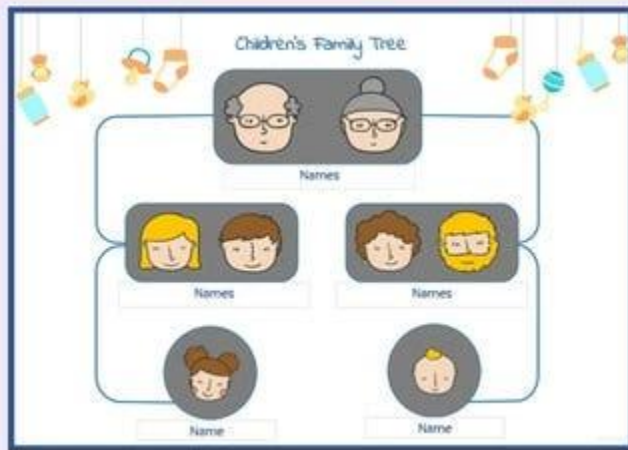

35. 9 Generation Family Tree Sample

If you want a family tree template that accommodates nine generations, grab this one. It has a bright color scheme of yellow, blue, and gray. But you can always change it since it's customizable.

36. Cousin Family Tree for Kids Sample

Want to include your lovely cousins in your family tree? If so, feel free to take our Cousins Family Tree for Kids. Its built-in design is attractive, which your cousins will certainly love.

37. Inverted Family Tree Sample

With our Inverted Family Tree, you can begin your family's first generation at the top down to today's generation. You don't need an expensive editing tool to open it. All you need is [Microsoft Word \(DOC\)](#).

38. Children's Family Tree Sample

Here we have another family tree sample with a kiddy design. Again, you don't have to be a kid to fancy it. Adults like us can have some kiddy things from time to time.