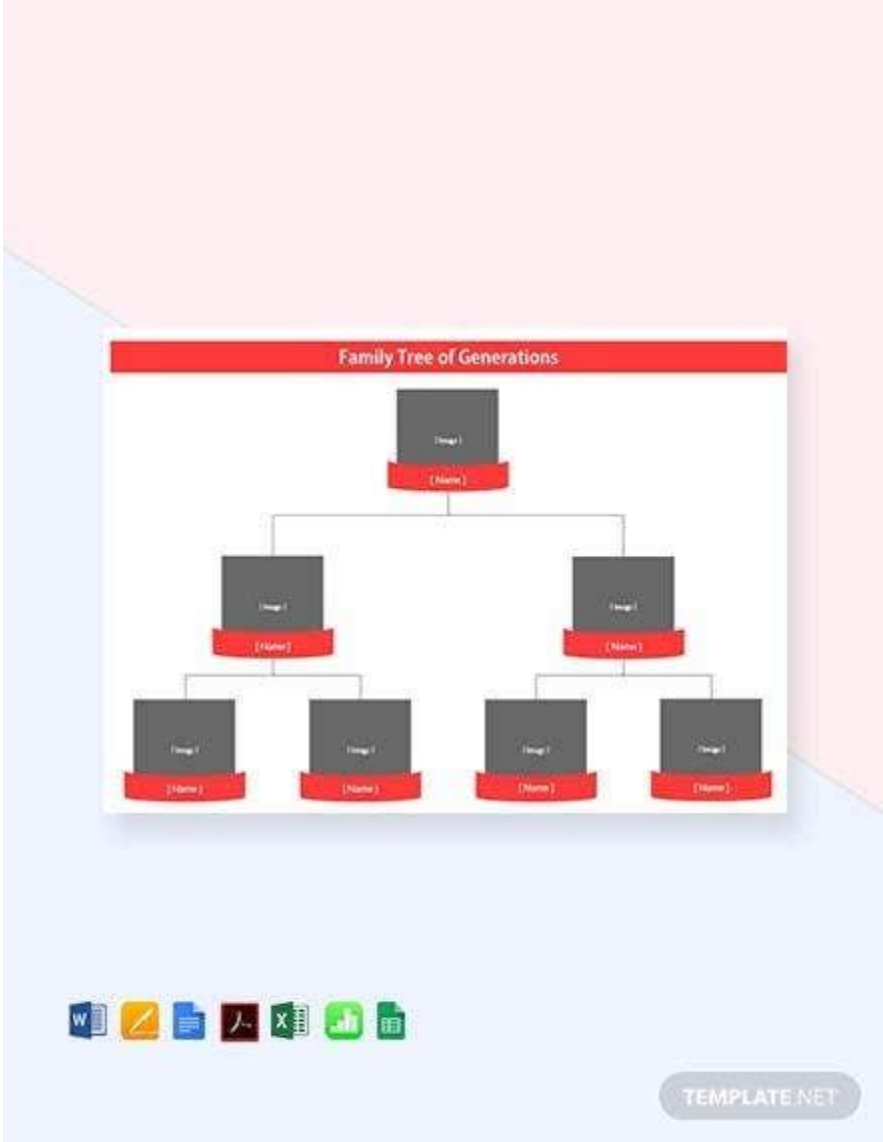

9. Simple Family Tree Sample

Below we have our elegant [Simple Family Tree](#) template. It's very unique since it lets you create more of a collage-type family tree rather than a chart or diagram type. That said, it can be a welcome addition to your wall's decor.

10. Chinese Family Tree for Kids Sample

If you're part Chinese, you might want our Chinese Family Tree for Kids. It has a fancy design and helps you trace your Chinese bloodline. Reconnect with your Chinese ancestry by downloading it.

11. Blended Family Tree Sample

A blended family can be as happy as a normal family. That's why we created our Blended Family Tree Sample. Download this if you belong to a happy blended family.

12. Modern Family Tree Sample

Our Modern Family Tree Sample is also perfect for big families. Its diagram enables you to trace your bloodline across 3 to 4 generations.

13. Family Tree of Generations Sample

Our [sample family tree](#) below allows you to trace two generations back of your family's history. However, you can add more since this template is editable. Using an editing software, you can add more boxes to its diagram.