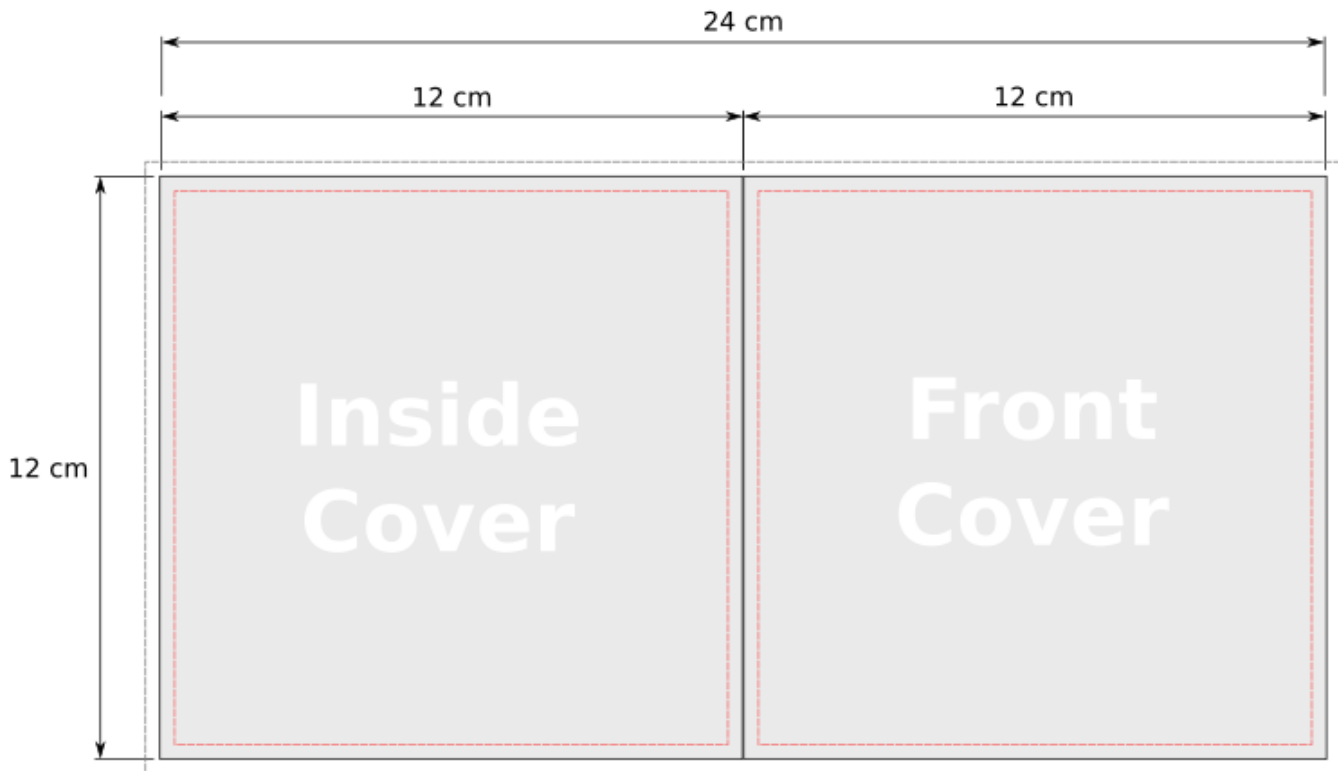

cd slim jewel case insert template

Download cd slim jewel case insert template

CD Jewel Case Leaflet Template

□ Bleeding Edges (0,3 cm)

□ Safe Area (0,3 cm)

Do you hate having a plain, clear CD case? Maybe you hate not knowing what is on a certain CD. Do not worry, because in iTunes, you can print a CD jewel case insert.

Inserts for cd jewel case (single cd) page one contains the back and sides page two contains the front/inset text boxes oriented and contain sample text