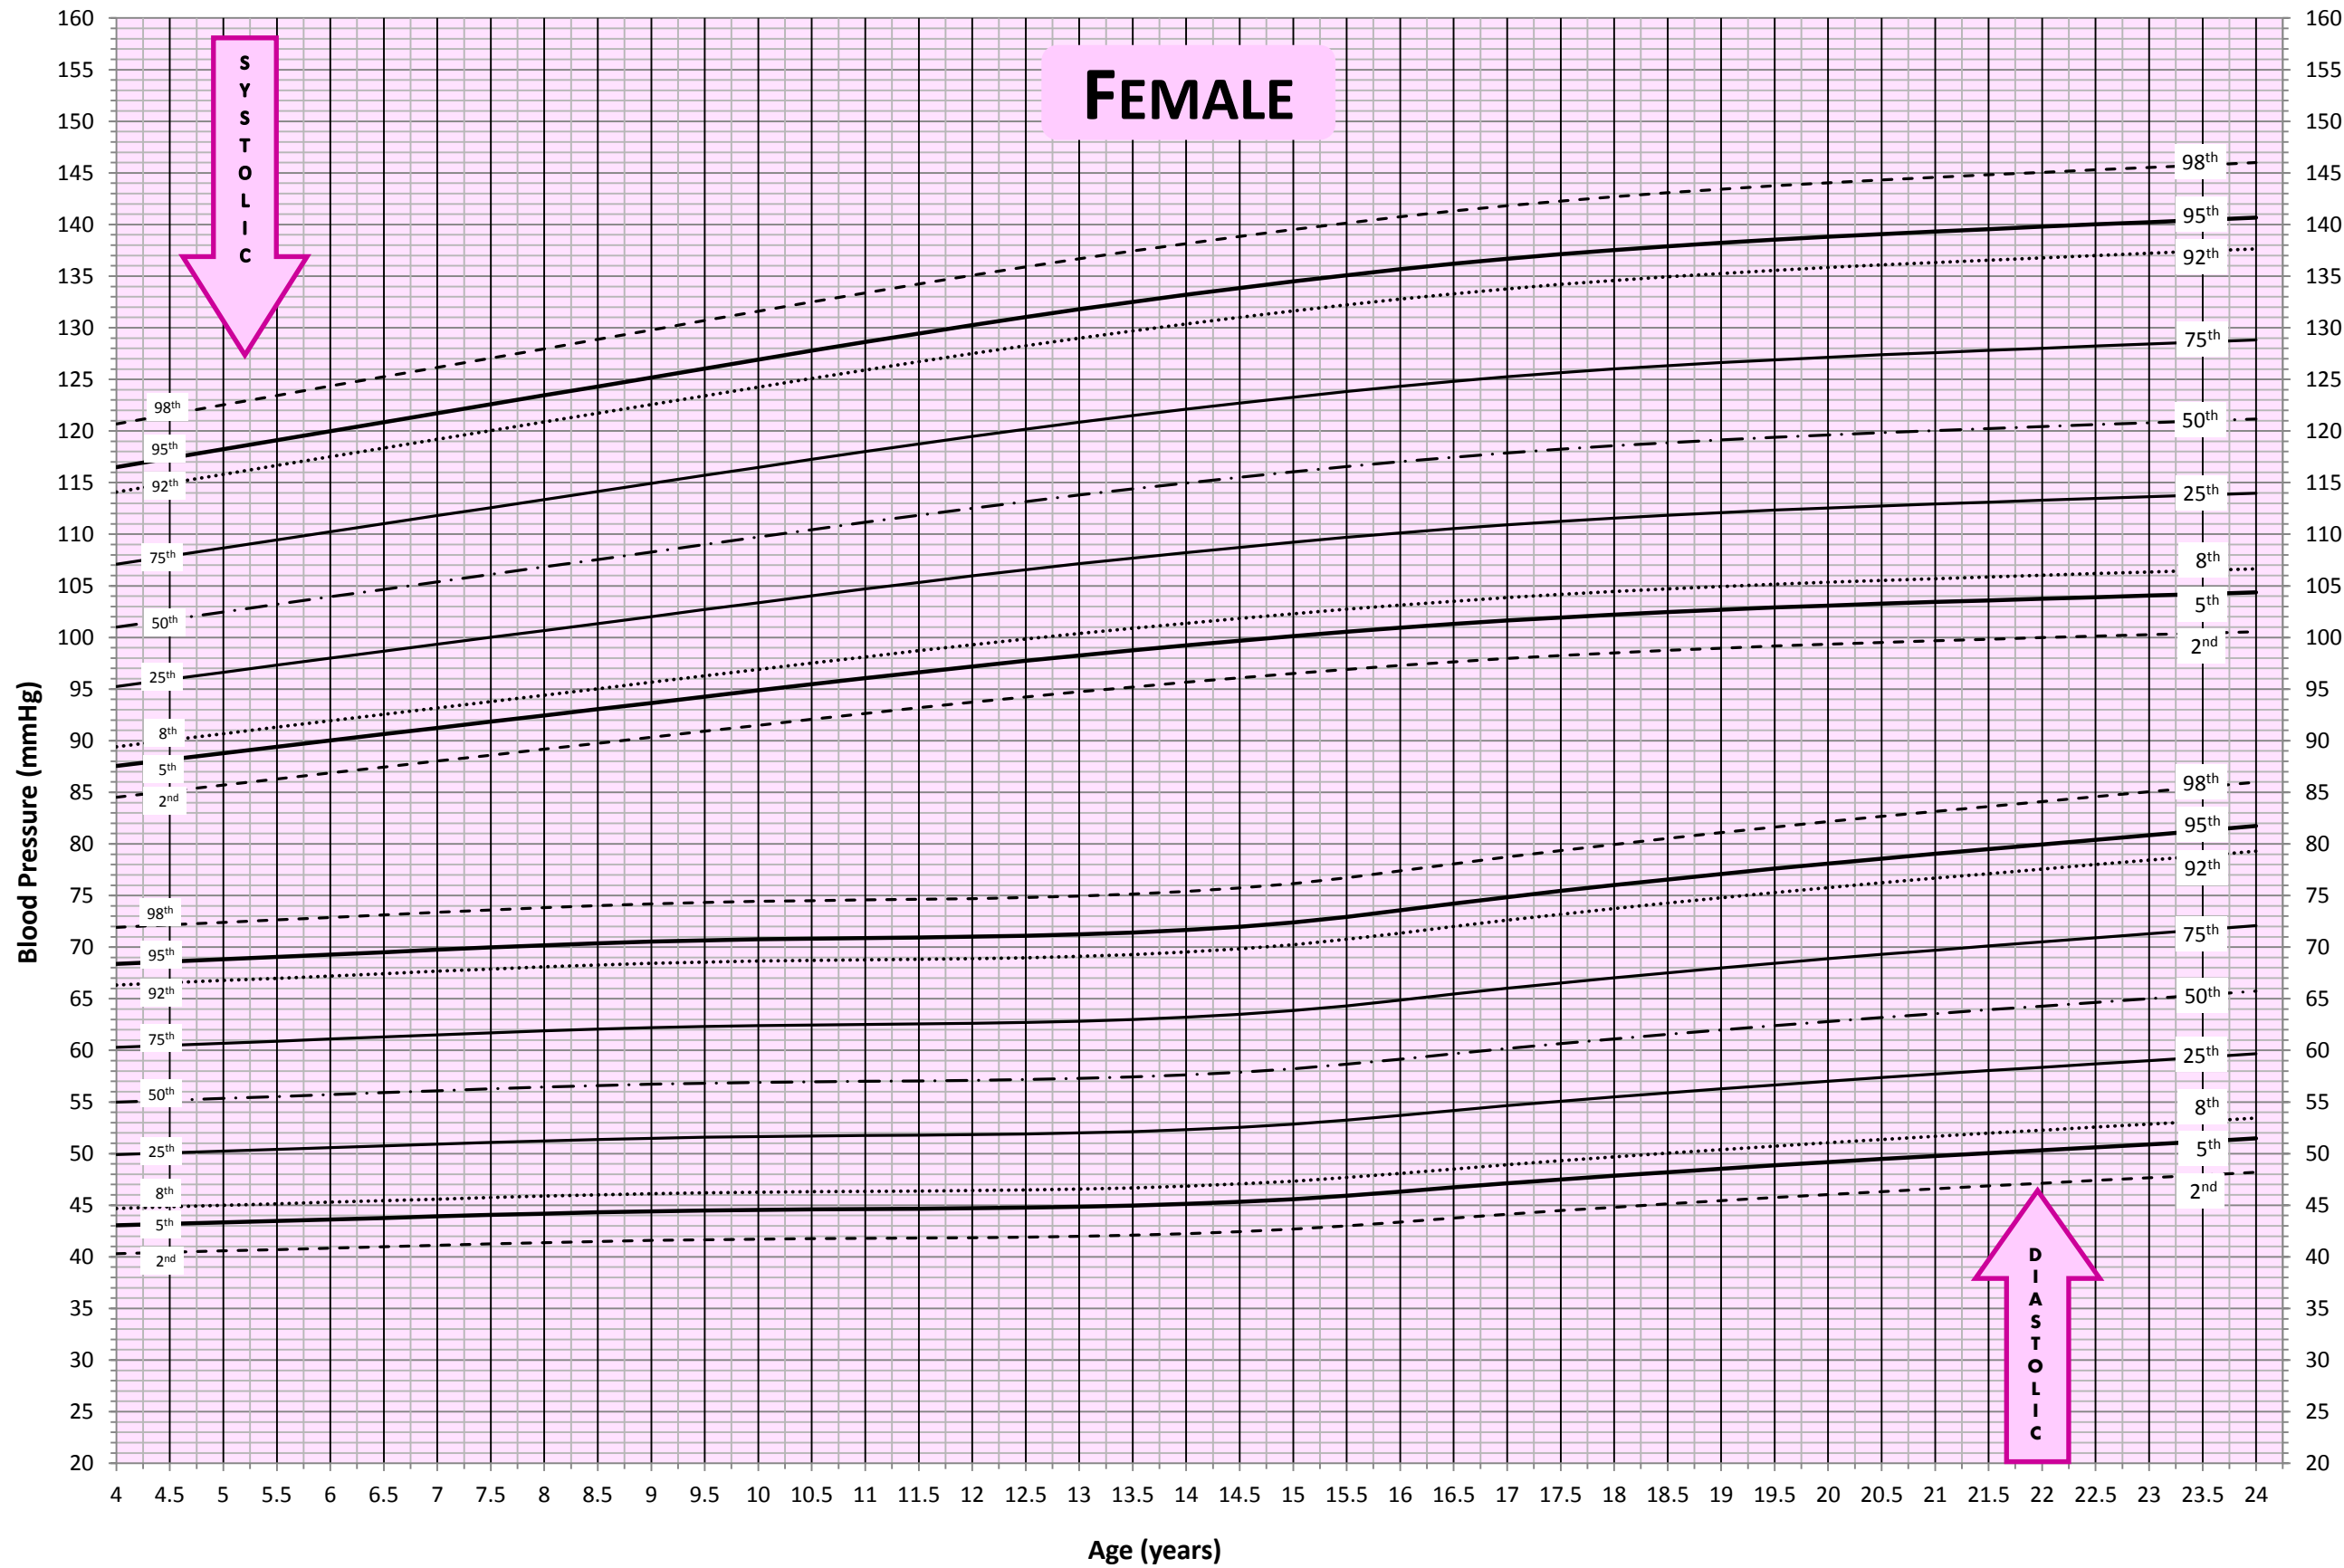

DUNDEE BLOOD PRESSURE CHART

	95th Centile	
AGE	DIASTOLIC	SYSTOLIC
4	68	116
5	69	118
6	69	120
7	70	122
8	70	123
9	71	125
10	71	127
11	71	129
12	71	130
13	71	132
14	72	133
15	72	134
16	74	136
17	75	137
18	76	138
19	77	138
20	78	139
21	79	140
22	80	140
23	81	140
24	82	141

Pan H, Cole TJ. LMSGrowth, a Microsoft Excel add-in to access growth references based on the LMS method. Version 2.74. <http://www.healthforallchildren.co.uk/>; 2011.