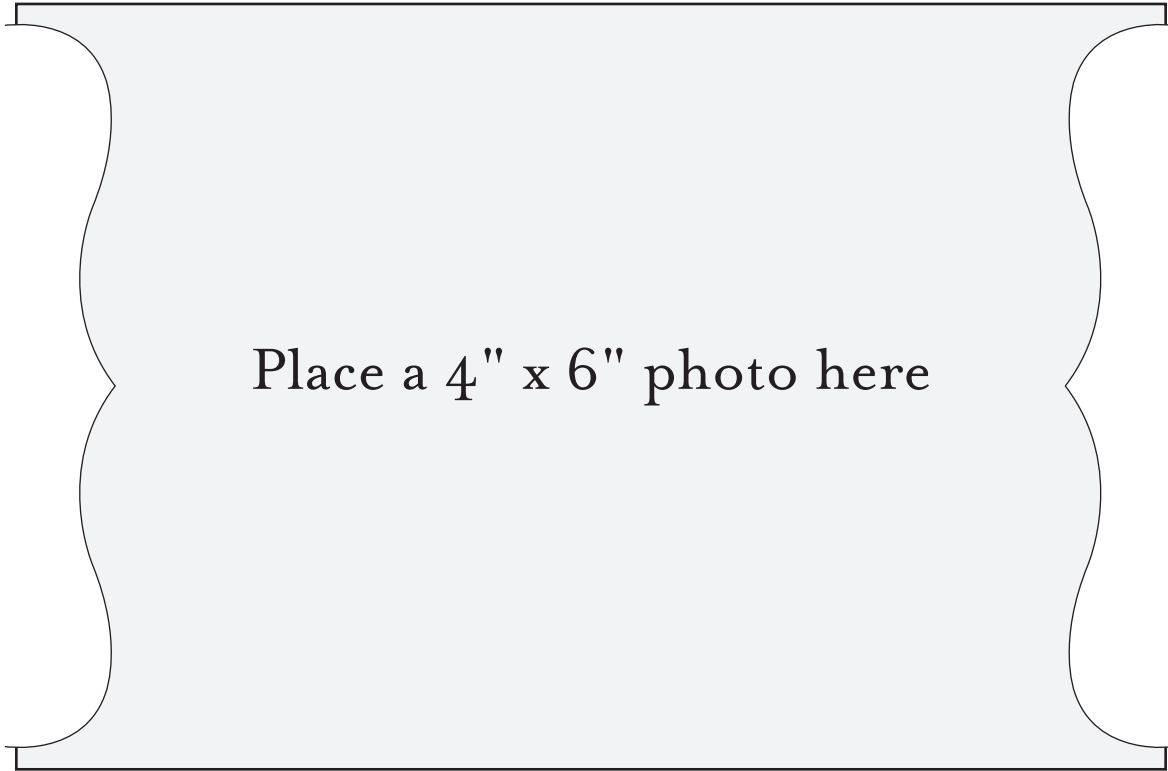

Pillow Box TEMPLATE

Bookmark TEMPLATES

A large, empty rectangular box with rounded corners, intended for a bookmark template. A small circle is located on the right side, near the bottom edge.

A large, empty rectangular box with rounded corners, intended for a bookmark template. A small circle is located on the right side, near the bottom edge.

A large, empty rectangular box with rounded corners, intended for a bookmark template. A small circle is located on the right side, near the bottom edge.

A large, empty rectangular box with rounded corners, intended for a bookmark template. A small circle is located on the right side, near the bottom edge.

A2 Hang Tag
TEMPLATES

4bar NOTE CARD TEMPLATES. Cut along the solid lines for a 4bar flat card.

4bar ENVELOPE TEMPLATE

Cut along the solid lines,
score & fold along the dotted lines.

Flower Shape TEMPLATES
Make garlands or decorations!